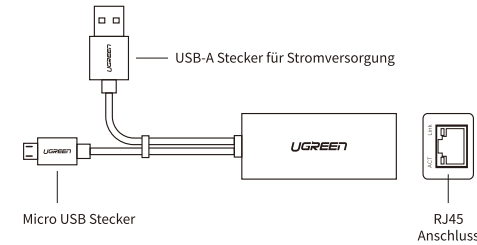

Produktdetails

Wie es funktioniert

Plug-and-Play bietet eine stabile und schnelle kabelgebundene Netzwerkverbindung für Ihren Chromecast.

- 2 -

Français

Merci d'avoir acheté le produit d'UGREEN. Afin de garantir le fonctionnement optimal, veuillez lire attentivement ce manuel avant l'utilisation.