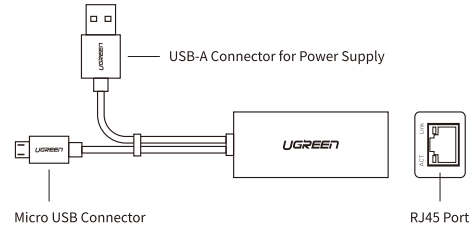

Ethernet Adapter for Chromecast

MANUAL | PID:30985/50476

English

Thank you for purchasing the UGREEN products. For optimum operation, please read this manual carefully before use.

Product Details